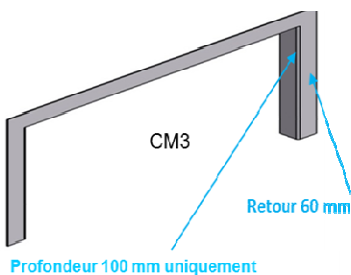

CM3FF0800SF	Metal frame 3 sided for Firebox FF0800SF		5 953 Kč
CM3FH0800SF	Metal frame 3 sided for Firebox FH0800SF		5 200 Kč
CM3FF0900LG	Metal frame 3 sided for Firebox FF0900LG		8 347 Kč
CM3FF0900LD	Metal frame 3 sided for Firebox FF0900LD		8 347 Kč
CM3FF09003V	Metal frame 3 sided for Firebox FF09003V		9 670 Kč
CM3FEPI0950	Metal frame 3 sided for Firebox FEPI0950		11 997 Kč
CM3FF1000SF	Metal frame 3 sided for Firebox FF1000SF		6 637 Kč
CM3FH1000SF	Metal frame 3 sided for Firebox FH1000SF		5 975 Kč
CM3FF1200SF	Metal frame 3 sided for Firebox FF1200SF		7 595 Kč
CM3FH1200SF	Metal frame 3 sided for Firebox FH1200SF		6 842 Kč
CM3FH1200LG	Metal frame 3 sided for Firebox FH1200LG		8 461 Kč
CM3FH1200LD	Metal frame 3 sided for Firebox FH1200LD		8 461 Kč
CM3FH12003V	Metal frame 3 sided for Firebox FH12003V		10 856 Kč
CM3FF1400SF	Metal frame 3 sided for Firebox FF1400SF		8 621 Kč
CM3FH1400SF	Metal frame 3 sided for Firebox FH1400SF		7 572 Kč
CM3FF1600SF	Metal frame 3 sided for Firebox FF1600SF		9 123 Kč
CM3FH1600SF	Metal frame 3 sided for Firebox FH1600SF		7 686 Kč
CM3FH1600SX	Metal frame 3 sided for Firebox FH1600SX		8 712 Kč
CM3KW0080SF	Metal frame 3 sided for Firebox KW0080SF		6 067 Kč
CM3KW0100SF	Metal frame 3 sided for Firebox KW0100SF		7 161 Kč
CM3KW0120SF	Metal frame 3 sided for Firebox KW0120SF		7 663 Kč
CM3XP00803V	Metal frame 3 sided for Firebox XP00803V		9 807 Kč
CM3XP01003V	Metal frame 3 sided for Firebox XP01003V		10 947 Kč
CM3XP01203V	Metal frame 3 sided for Firebox XP01203V		11 860 Kč