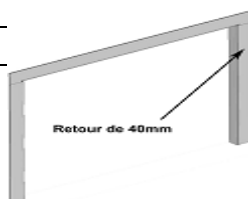

CM3IN0650SF	Metal frame 3 sided for insert IN0650SF		5 565 Kč
CM3IN0700SF	Metal frame 3 sided for insert IN0700SF		6 135 Kč
CM3IN0750SF	Metal frame 3 sided for insert IN0750SF		6 067 Kč
CM3IN0800SF	Metal frame 3 sided for insert IN0800SF		6 409 Kč
CM3IN1000SF	Metal frame 3 sided for insert IN1000SF		6 683 Kč