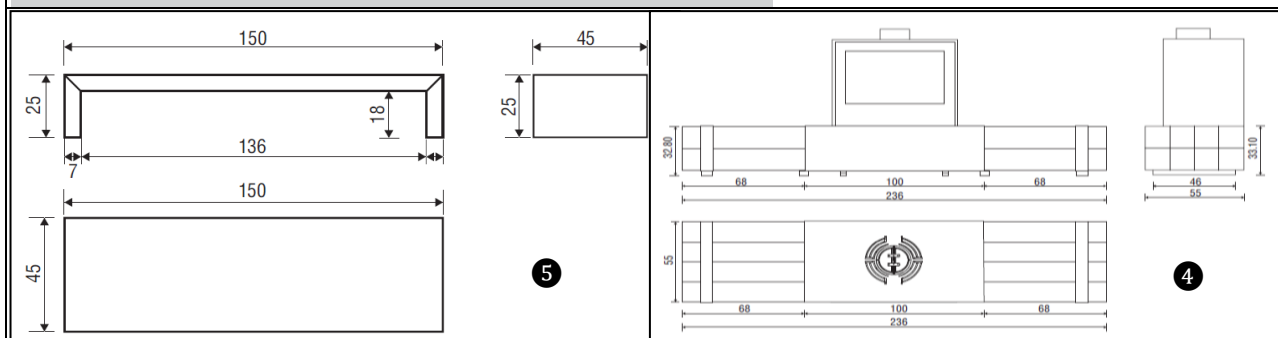

Pro betonové verze a dřevěné dekorace