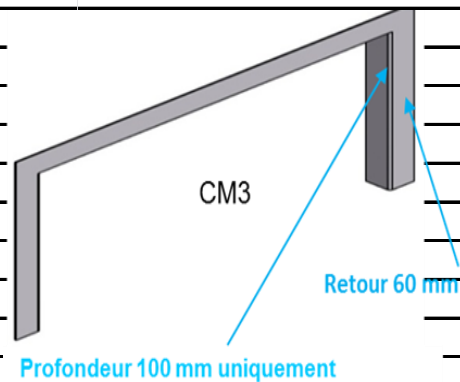

CM3XP00803V	Metal Frame 3 sided for firebox XP 80 3 sided	15 876 Kč
CM3XP01003V	Metal Frame 3 sided for firebox XP 100 3 sided	15 876 Kč
CM3XP01203V	Metal Frame 3 sided for firebox XP 120 3 sided	15 876 Kč
CM3FASXP0080SF	Metal Frame 3 sided for firebox XP0080SF	10 643 Kč
CM3FASXP0100SF	Metal Frame 3 sided for firebox XP0100SF	10 643 Kč
CM3FASXP0120SF	Metal Frame 3 sided for firebox XP0120SF	10 643 Kč
CM3FASXP0080LD	Metal Frame 3 sided for firebox XP0080 2 sided	12 879 Kč
CM3FASXP0080LG	Metal Frame 3 sided for firebox XP0080 2 sided	12 879 Kč
CM3FASXP0100LD	Metal Frame 3 sided for firebox XP0100 2 sided	12 879 Kč
CM3FASXP0100LG	Metal Frame 3 sided for firebox XP0100 2 sided	12 879 Kč
CM3FASXP0120LD	Metal Frame 3 sided for firebox XP0120 2 sided	12 879 Kč
CM3FASXP0120LG	Metal Frame 3 sided for firebox XP0120 2 sided	12 879 Kč
CM3KW0080SF	Metal Frame 3 sided for firebox KW0080SF	10 643 Kč
CM3KW0100SF	Metal Frame 3 sided for firebox KW0100SF	10 643 Kč
CM3KW0120SF	Metal Frame 3 sided for firebox KW0120SF	10 643 Kč
CM3FEPI0950	Metal Frame 3 sided for firebox FEPI0950	15 876 Kč
CM3FF1400SF	Metal Frame 3 sided for firebox FF1400SF	11 985 Kč
CM3FH1400SF	Metal Frame 3 sided for firebox FH1400SF	11 985 Kč
CM3FF1600SF	Metal Frame 3 sided for firebox FF1600SF	11 985 Kč
CM3FH1600SF	Metal Frame 3 sided for firebox FH1600SF	11 985 Kč
CM3FH1600SX	Metal Frame 3 sided for firebox FH1600SX	11 985 Kč
CM3FH1200SF	Metal frame 3 sided for Firebox FH1200SF	10 643 Kč
CM3FH1200LG	Metal frame 3 sided for Firebox FH1200LG	12 879 Kč
CM3FH1200LD	Metal frame 3 sided for Firebox FH1200LD	12 879 Kč
CM3FH12003V	Metal frame 3 sided for Firebox FH12003V	15 876 Kč
CM3IN0650SF	Metal frame 3 sided for insert IN0650SF	9 324 Kč
CM3IN0700SF	Metal frame 3 sided for insert IN0700SF	9 324 Kč
CM3IN0750SF	Metal frame 3 sided for insert IN0750SF	9 324 Kč
CM3IN0800SF	Metal frame 3 sided for insert IN0800SF	9 324 Kč
CM3IN1000SF	Metal frame 3 sided for insert IN1000SF	9 324 Kč