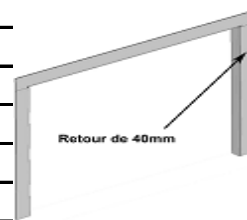

CM3XP00803V	Metal Frame 3 sided for firebox XP 80 3 sided	15 876 Kč
CM3XP01003V	Metal Frame 3 sided for firebox XP 100 3 sided	15 876 Kč
CM3XP01203V	Metal Frame 3 sided for firebox XP 120 3 sided	15 876 Kč
CM3FASXP0080SF	Metal Frame 3 sided for firebox XP0080SF	10 643 Kč
CM3FASXP0100SF	Metal Frame 3 sided for firebox XP0100SF	10 643 Kč
CM3FASXP0120SF	Metal Frame 3 sided for firebox XP0120SF	10 643 Kč
CM3FASXP0080LD	Metal Frame 3 sided for firebox XP0080 2 sided	12 879 Kč
CM3FASXP0080LG	Metal Frame 3 sided for firebox XP0080 2 sided	12 879 Kč
CM3FASXP0100LD	Metal Frame 3 sided for firebox XP0100 2 sided	12 879 Kč
CM3FASXP0100LG	Metal Frame 3 sided for firebox XP0100 2 sided	12 879 Kč
CM3FASXP0120LD	Metal Frame 3 sided for firebox XP0120 2 sided	12 879 Kč
CM3FASXP0120LG	Metal Frame 3 sided for firebox XP0120 2 sided	12 879 Kč
CM3KW0080SF	Metal Frame 3 sided for firebox KW0080SF	10 643 Kč
CM3KW0100SF	Metal Frame 3 sided for firebox KW0100SF	10 643 Kč
CM3KW0120SF	Metal Frame 3 sided for firebox KW0120SF	10 643 Kč
CM3FEPI0950	Metal Frame 3 sided for firebox FEPI0950	15 876 Kč
CM3FF1400SF	Metal Frame 3 sided for firebox FF1400SF	11 985 Kč
CM3FH1400SF	Metal Frame 3 sided for firebox FH1400SF	11 985 Kč
CM3FF1600SF	Metal Frame 3 sided for firebox FF1600SF	11 985 Kč
CM3FH1600SF	Metal Frame 3 sided for firebox FH1600SF	11 985 Kč
CM3FH1600SX	Metal Frame 3 sided for firebox FH1600SX	11 985 Kč
CM3FH1200SF	Metal frame 3 sided for Firebox FH1200SF	10 643 Kč
CM3FH1200LG	Metal frame 3 sided for Firebox FH1200LG	12 879 Kč
CM3FH1200LD	Metal frame 3 sided for Firebox FH1200LD	12 879 Kč
CM3FH12003V	Metal frame 3 sided for Firebox FH12003V	15 876 Kč
CM3IN0650SF	Metal frame 3 sided for insert IN0650SF	9 324 Kč
CM3IN0700SF	Metal frame 3 sided for insert IN0700SF	9 324 Kč
CM3IN0750SF	Metal frame 3 sided for insert IN0750SF	9 324 Kč
CM3IN0800SF	Metal frame 3 sided for insert IN0800SF	9 324 Kč
CM3IN1000SF	Metal frame 3 sided for insert IN1000SF	9 324 Kč