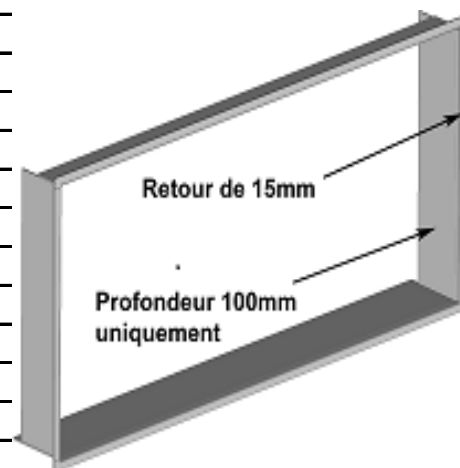

CR4XP00803V	Frame R18 4 sided for firebox XP 80 3 sided	17 128 Kč
CR4XP01003V	Frame R18 4 sided for firebox XP 100 3 sided	17 128 Kč
CR4XP01203V	Frame R18 4 sided for firebox XP 120 3 sided	17 128 Kč
CR4FASXP0080SF	Frame R18 4 sided for firebox XP0080SF	11 337 Kč
CR4FASXP0100SF	Frame R18 4 sided for firebox XP0100SF	11 337 Kč
CR4FASXP0120SF	Frame R18 4 sided for firebox XP0120SF	11 337 Kč
CR4FASXP0080LD	Frame R18 4 sided for firebox XP0080 2 sided	14 780 Kč
CR4FASXP0080LG	Frame R18 4 sided for firebox XP0080 2 sided	14 780 Kč
CR4FASXP0100LD	Frame R18 4 sided for firebox XP0100 2 sided	14 780 Kč
CR4FASXP0100LG	Frame R18 4 sided for firebox XP0100 2 sided	14 780 Kč
CR4FASXP0120LD	Frame R18 4 sided for firebox XP0120 2 sided	14 780 Kč
CR4FASXP0120LG	Frame R18 4 sided for firebox XP0120 2 sided	14 780 Kč
CR4KW0080SF	Frame R18 4 sided for firebox KW0080SF	11 337 Kč
CR4KW0100SF	Frame R18 4 sided for firebox KW0100SF	11 337 Kč
CR4KW0120SF	Frame R18 4 sided for firebox KW0120SF	11 337 Kč
CR4FEPI0950	Frame R18 4 sided for firebox FEPI0950	17 105 Kč
CR4FF1400SF	Frame R18 4 sided for firebox FF1400SF	13 416 Kč
CR4FH1400SF	Frame R18 4 sided for firebox FH1400SF	13 416 Kč
CR4FF1600SF	Frame R18 4 sided for firebox FF1600SF	13 416 Kč
CR4FH1600SF	Frame R18 4 sided for firebox FH1600SF	13 416 Kč
CR4FH1600SX	Frame R18 4 sided for firebox FH1600SX	13 416 Kč
CR4IN0650SF	Frame R18 4 sided for insert IN0650SF	10 599 Kč
CR4IN0700SF	Frame R18 4 sided for insert IN0700SF	10 599 Kč
CR4IN0750SF	Frame R18 4 sided for insert IN0750SF	10 599 Kč
CR4IN0800SF	Frame R18 4 sided for insert IN0800SF	10 599 Kč
CR4IN1000SF	Frame R18 4 sided for insert IN1000SF	10 599 Kč
CR4FH1200SF	Frame R18 4 sided for Firebox FH1200SF	11 337 Kč
CR4FH1200LG	Frame R18 4 sided for Firebox FH1200LG	14 780 Kč
CR4FH1200LD	Frame R18 4 sided for Firebox FH1200LD	14 780 Kč
CR4FH12003V	Frame R18 4 sided for Firebox FH12003V	17 128 Kč