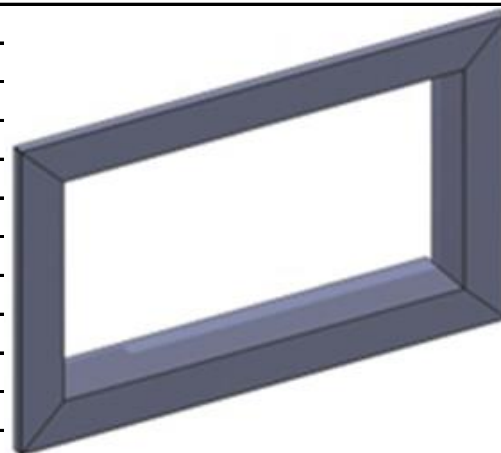

CL10FASXP00803V	Design frame Lylia 10 for firebox XP 80 3 sided	22 315 Kč
CL10FASXP01003V	Design frame Lylia 10 for firebox XP 100 3 sided	22 315 Kč
CL10FASXP01203V	Design frame Lylia 10 for firebox XP 120 3 sided	22 315 Kč
CL10FASXP0080SF	Design frame Lylia 10 for firebox XP0080SF	12 857 Kč
CL10FASXP0100SF	Design frame Lylia 10 for firebox XP0100SF	12 857 Kč
CL10FASXP0120SF	Design frame Lylia 10 for firebox XP0120SF	12 857 Kč
CL10FASXP0080LD	Design frame Lylia 10 for firebox XP0080 2 sided	14 668 Kč
CL10FASXP0080LG	Design frame Lylia 10 for firebox XP0080 2 sided	14 668 Kč
CL10FASXP0100LD	Design frame Lylia 10 for firebox XP0100 2 sided	14 668 Kč
CL10FASXP0100LG	Design frame Lylia 10 for firebox XP0100 2 sided	14 668 Kč
CL10FASXP0120LD	Design frame Lylia 10 for firebox XP0120 2 sided	14 668 Kč
CL10FASXP0120LG	Design frame Lylia 10 for firebox XP0120 2 sided	14 668 Kč
CL10KW0080SF	Design frame Lylia 10 for firebox KW0080SF	12 857 Kč
CL10KW0100SF	Design frame Lylia 10 for firebox KW0100SF	12 857 Kč
CL10KW0120SF	Design frame Lylia 10 for firebox KW0120SF	12 857 Kč
CL10FEPI0950	Design frame Lylia 10 for firebox FEPI0950	22 315 Kč
CL10FF1400SF	Design frame Lylia 10 for firebox FF1400SF	14 847 Kč
CL10FH1400SF	Design frame Lylia 10 for firebox FH1400SF	14 847 Kč
CL10FF1600SF	Design frame Lylia 10 for firebox FF1600SF	14 847 Kč
CL10FH1600SF	Design frame Lylia 10 for firebox FH1600SF	14 847 Kč
CL10FH1600SX	Design frame Lylia 10 for firebox FH1600SX	14 847 Kč
CL10FH1200SF	Design frame Lylia 10 for Firebox FH1200SF	12 857 Kč
CL10FH1200LD	Design frame Lylia 10 for Firebox FH1200LD	14 668 Kč
CL10FH1200LG	Design frame Lylia 10 for Firebox FH1200LG	14 668 Kč
CL10FH12003V	Design frame Lylia 10 for Firebox FH12003V	22 315 Kč
CL10IN0650SF	Design frame Lylia 10 pour insert IN0650SF	11 515 Kč
CL10IN0700SF	Design frame Lylia 10 pour insert IN0700SF	11 515 Kč
CL10IN0750SF	Design frame Lylia 10 pour insert IN0750SF	11 515 Kč
CL10IN0800SF	Design frame Lylia 10 pour insert IN0800SF	11 515 Kč
CL10IN1000SF	Design frame Lylia 10 pour insert IN1000SF	11 515 Kč